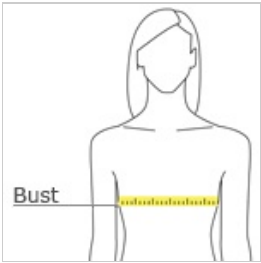

- 8.8-ounce, 100% polyester sweater fleece
- Reverse coil zipper with chin guard
- Full-length interior storm flap
- Stretch binding at cuffs and hem
- Front zippered pockets with knotted zipper pulls and binding trim

front

back

## HOW TO MEASURE